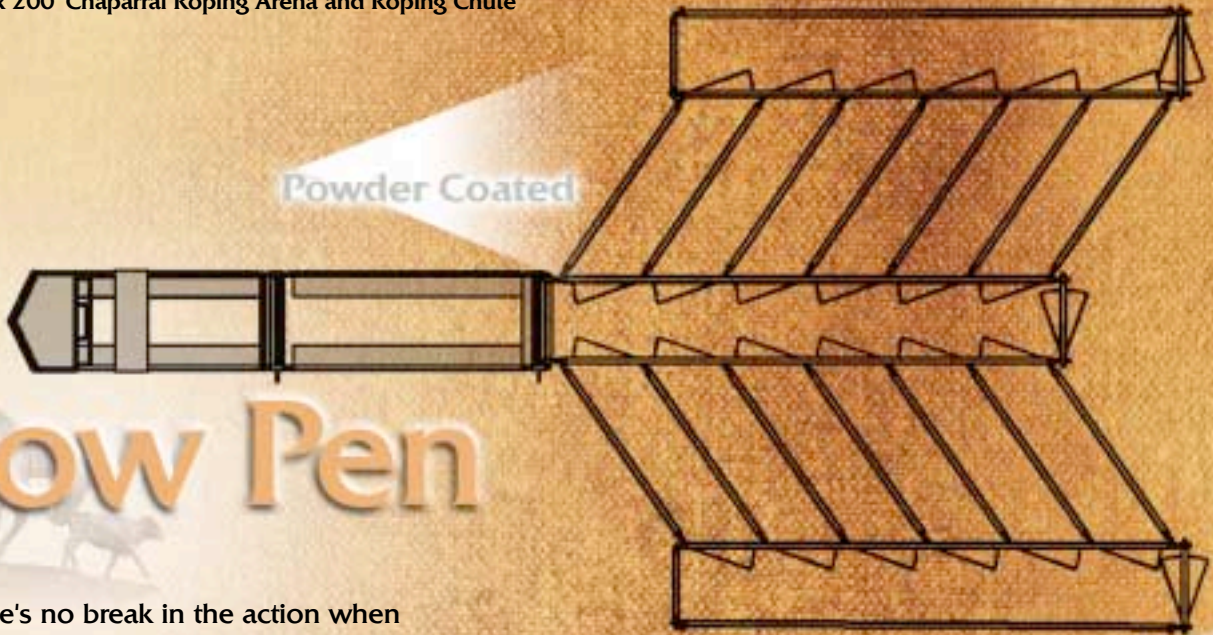

## Arrow Pen

There's no break in the action when you utilize W-W's unique Arrow Pens to keep the Roping Chute loaded.