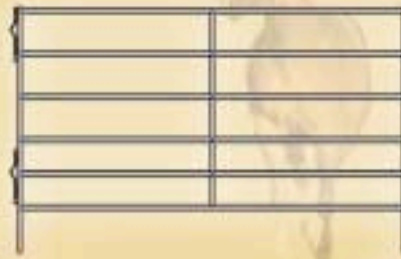

GATES • PANELS • PENS

Riata Gates and Panels

Frame	1.66" x 16 Gauge
Interior Rails	1.66" x 18 Gauge
Height	64"
Panels available in 10', 12' and 16' lengths.	

Riata XT Panels and Gates have all the outstanding specifications of the standard Riata units but are 72" tall. Riata Gate-In-Frame is 6' 0" wide with a 9' 0" overhead with a spring-loaded horseback latch.

Riata XT Panel

Riata XT Gate

Riata

Corral Gate

Panel

Gate Panel

Portable Horse Trailer Panels

Your horses deserve a break after that long haul. Treat them to a break with our Portable Horse Trailer Panels. Available in 8', 10' and 12' lengths.

Vertical Heights	1.66" x 16 Gauge
Top Horizontal Rail	1.66" x 16 Gauge
Bottom Horizontal Rails	1.66" x 18 Gauge
Height	51"

Cowhand

Cowhand Gates and Panels Specifications

Top Rail and End Verticals	1.66" x 16 Gauge Tubing
Interior Rails	1.66" x 18 Gauge Tubing
Height	64"
Lengths	Panels available in 10', 12' and 16' lengths