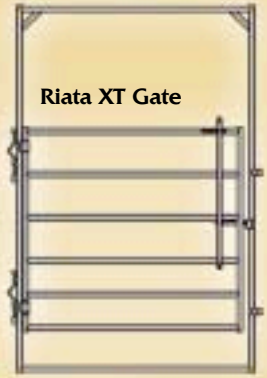

GATES • PANELS • PENS

Riata Gates and Panels

Frame	1.66" x 16 Gauge
Interior Rails	1.66" x 18 Gauge
Height	64"
Panels available in 10', 12' and 16' lengths.	

Riata XT Panels and Gates have all the outstanding specifications of the standard Riata units but are 72" tall. Riata Gate-In-Frame is 6' 0" wide with a 9' 0" overhead with a spring-loaded horseback latch.

Riata XT Panel

Riata XT Gate

Riata

Corral Gate

Panel

Gate Panel

Portable Horse Trailer Panels

Your horses deserve a break after that long haul. Treat them to a break with our Portable Horse Trailer Panels. Available in 8', 10' and 12' lengths.

Vertical Heights	1.66" x 16 Gauge
Top Horizontal Rail	1.66" x 16 Gauge
Bottom Horizontal Rails	1.66" x 18 Gauge
Height	51"

Cowhand

Cowhand Gates and Panels Specifications

Top Rail and End Verticals	1.66" x 16 Gauge Tubing
Interior Rails	1.66" x 18 Gauge Tubing
Height	64"
Lengths	Panels available in 10', 12' and 16' lengths