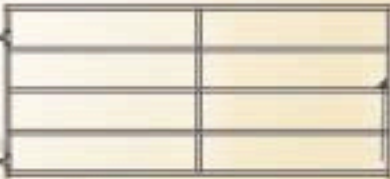

GATES • PANELS • PENS

Riata Gates and Panels

Frame	1.66" x 16 Gauge
Interior Rails	1.66" x 18 Gauge
Height	64"
Panels available in 10', 12' and 16' lengths.	

Riata XT Panels and Gates have all the outstanding specifications of the standard Riata units but are 72" tall. Riata Gate-In-Frame is 6' 0" wide with a 9' 0" overhead with a spring-loaded horseback latch.

Riata XT Panel

Riata XT Gate

Riata

Corral Gate

Panel

Gate Panel

Portable Horse Trailer Panels

Your horses deserve a break after that long haul. Treat them to a break with our Portable Horse Trailer Panels. Available in 8', 10' and 12' lengths.

Vertical Heights	1.66" x 16 Gauge
Top Horizontal Rail	1.66" x 16 Gauge
Bottom Horizontal Rails	1.66" x 18 Gauge
Height	51"

Cowhand

Cowhand Gates and Panels Specifications

Top Rail and End Verticals	1.66" x 16 Gauge Tubing
Interior Rails	1.66" x 18 Gauge Tubing
Height	64"
Lengths	Panels available in 10', 12' and 16' lengths