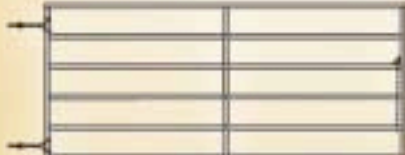

Corral Gate