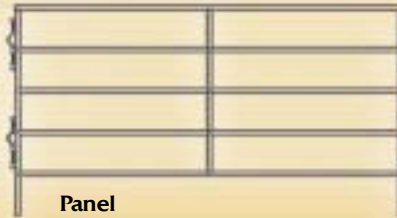

GATES • PANELS • PENS

Riata Gates and Panels

Frame	1.66" x 16 Gauge
Interior Rails	1.66" x 18 Gauge
Height	64"
Panels available in 10', 12' and 16' lengths.	

Riata XT Panels and Gates have all the outstanding specifications of the standard Riata units but are 72" tall. Riata Gate-In-Frame is 6' 0" wide with a 9' 0" overhead with a spring-loaded horseback latch.

Riata XT Panel

Riata XT Gate

Riata

Corral Gate

Panel

Gate Panel

Portable Horse Trailer Panels

Your horses deserve a break after that long haul. Treat them to a break with our Portable Horse Trailer Panels. Available in 8', 10' and 12' lengths.

Vertical Heights	1.66" x 16 Gauge
Top Horizontal Rail	1.66" x 16 Gauge
Bottom Horizontal Rails	1.66" x 18 Gauge
Height	51"

Cowhand

Cowhand Gates and Panels Specifications

Top Rail and End Verticals	1.66" x 16 Gauge Tubing
Interior Rails	1.66" x 18 Gauge Tubing
Height	64"
Lengths	Panels available in 10', 12' and 16' lengths