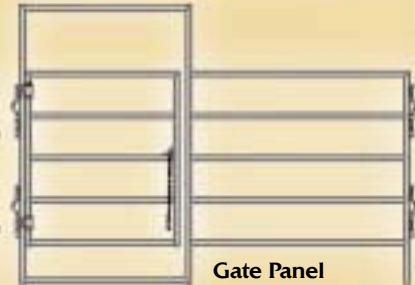

GATES • PANELS • PENS

Riata Gates and Panels

Frame	1.66" x 16 Gauge
Interior Rails	1.66" x 18 Gauge
Height	64"
Panels available in 10', 12' and 16' lengths.	

Riata XT Panels and Gates have all the outstanding specifications of the standard Riata units but are 72" tall. Riata Gate-In-Frame is 6' 0" wide with a 9' 0" overhead with a spring-loaded horseback latch.

Riata XT Panel

Riata XT Gate

Riata

Corral Gate

Panel

Gate Panel

Portable Horse Trailer Panels

Your horses deserve a break after that long haul. Treat them to a break with our Portable Horse Trailer Panels. Available in 8', 10' and 12' lengths.

Vertical Heights	1.66" x 16 Gauge
Top Horizontal Rail	1.66" x 16 Gauge
Bottom Horizontal Rails	1.66" x 18 Gauge
Height	51"

Cowhand

Cowhand Gates and Panels Specifications

Top Rail and End Verticals	1.66" x 16 Gauge Tubing
Interior Rails	1.66" x 18 Gauge Tubing
Height	64"
Lengths	Panels available in 10', 12' and 16' lengths