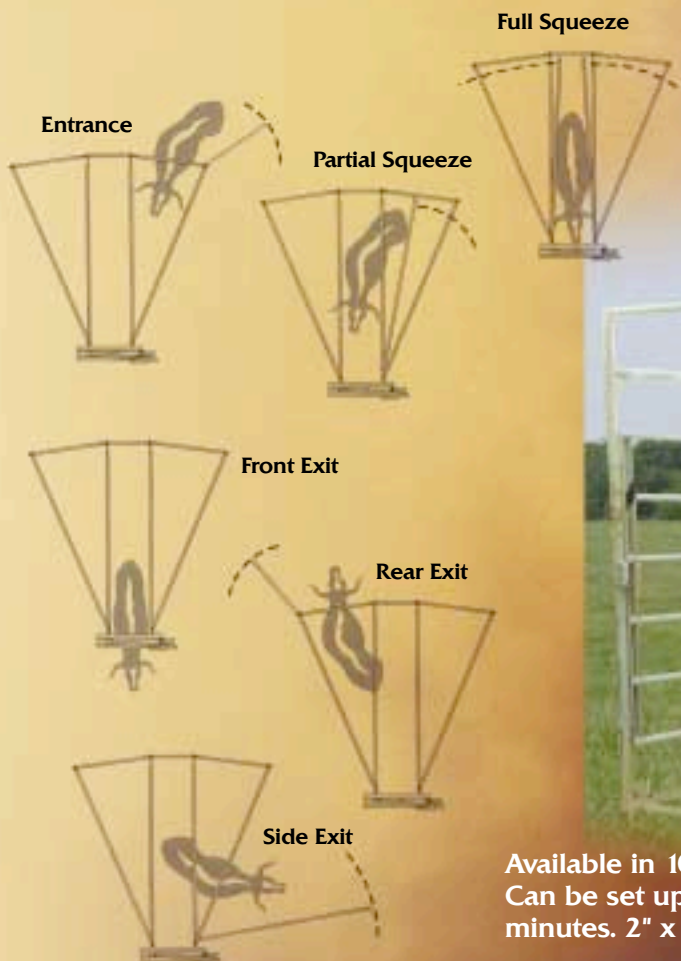

Maternity Pen

10' x 10' Size.
Can be set up and dismantled easily for moving to other locations. 2" x 14 gauge steel tubing construction.

Safety Pen for operator until animal is restrained.

Animal voluntarily enters headgate after being restrained by Split-Gate.

After secured in headgate, Side Gate can be opened for AI or Preg Testing.

With animal secured, lower part of Split-Gate can be opened, allowing calf to nurse comfortably without being injured.

Longhorn Chute

Available in 10' or 12' Lengths.
Can be set up and dismantled in minutes. 2" x 14 gauge construction.