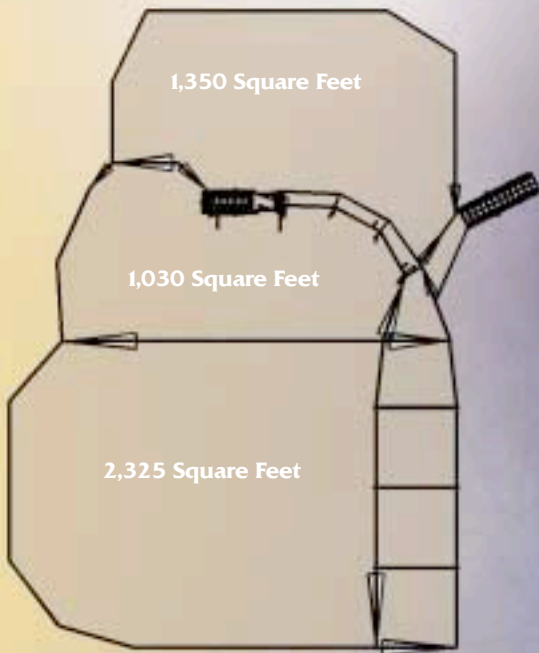

Corral

LIVESTOCK HANDLING SYSTEMS

www.manufacturing.com

Classic 100 System

Classic 350-210 System

Professional Design and Consultation

No Matter what size herd you need to manage, we have a corral system to meet your livestock handling needs safely and efficiently. Our professional staff can design a system from scratch or design a system that utilizes your current facilities. We can incorporate barns, existing fences, etc., to give you a quality system for the least dollars per area foot.