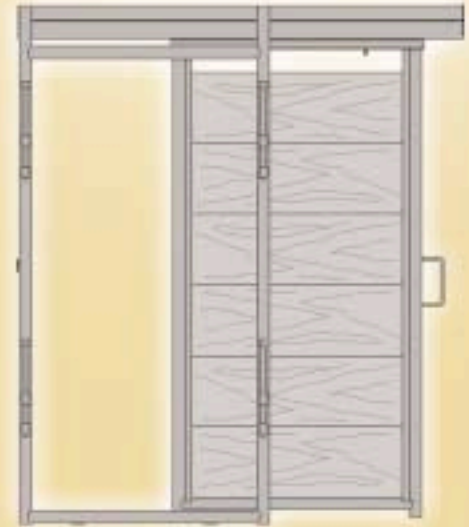

**ADJUSTABLE SINGLE
FILE ALLEYS**

Alleys

Adjustable Crowd Alley

An original concept by W-W, this unique three section crowd alley with two alley stops is designed to encourage the forward movement of cattle with minimum stress into the working chute.

Length	25'
Top Width Adjustment	18" to 33"
Bottom Width Adjustment	11" to 24"
Curve of Crowd Alley	60 degrees

Adjustable Panel Alley

Add an Adjustable Slide Post to your 38 1/2" Alley Control frame and attach Classic Panels to create an efficient and safe single animal crowding alley to complete your system. Connecting pins on W-W Alley Control Frames are compatible with Classic and Chaparral Panels.

Block Door rolls quietly and smoothly on rust free Celcon wheels that never need lubricating. Block Door is available in 32" and 38 1/2" widths. Alley Control Frame is also available in 32" and 38 1/2" widths. 32" Alley Control Gate mounts in a 7' frame and features a spring-loaded latch.

Block Door

Alley Control Frame

Alley Control Gate

Maximum Width	31"
Minimum Width	15 1/2"
Alley Control Frame Height	84"
Frame Structure	2 1/4" x 13 Gauge