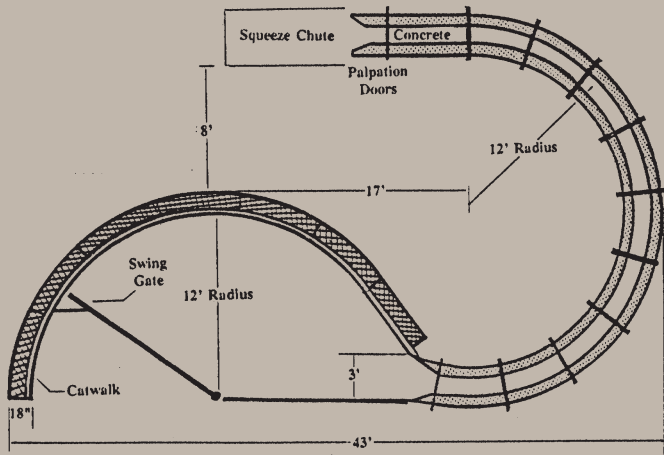

# Designed for Veterinarians, Feedyards, and Stockmen . . .

The efficient W-W "Yoke Trailer" provides easy transportation from clinic to ranch or feedyard.

Total management packages are available including the well designed sweep tub with catwalk and crowd alley. Custom designed systems available to fit your cattle or Horse operation.