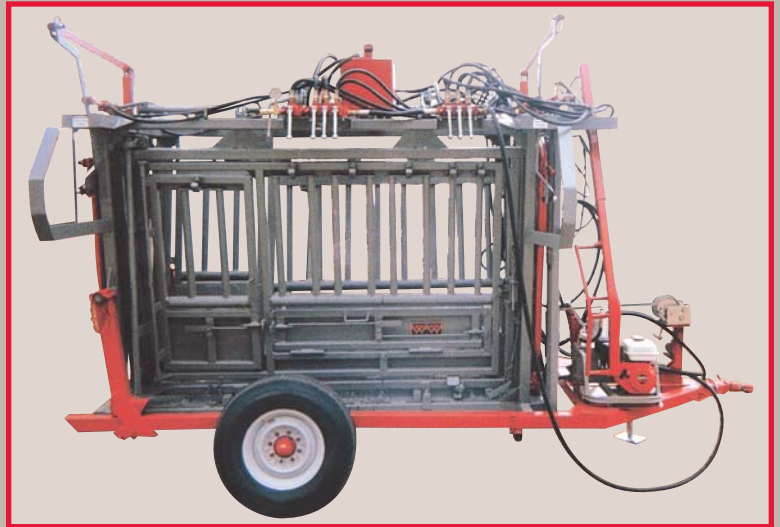

## W-W LIVESTOCK SYSTEMS

Hydraulics Division  
Route 1 Box 138  
P.O. Box 37  
Thomas, OK 73669  
1-800-999-1214  
wayneww@pldi.net

Call us today for a "Total Management System." We've got a system as unique as your operation and we're committed to providing only the quality equipment you need to work you livestock efficiently and safely.

# Designed for Veterinarians, Feedyards, and Stockmen . . .

The efficient W-W "Yoke Trailer" provides easy transportation from clinic to ranch or feedyard.

Total management packages are available including the well designed sweep tub with catwalk and crowd alley. Custom designed systems available to fit your cattle or Horse operation.