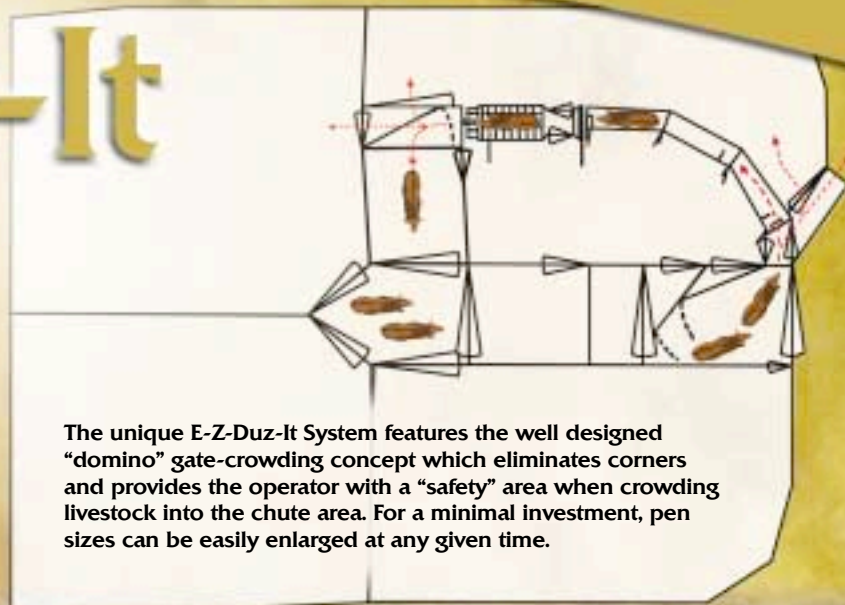

E-Z-Duz-It

E-Z-Duz-It Corral System

Start with a basic 310 E-Z-Duz-It System and customize your system by adding gates and panels to meet your sorting, holding and pen size requirements.

The unique E-Z-Duz-It System features the well designed "domino" gate-crowding concept which eliminates corners and provides the operator with a "safety" area when crowding livestock into the chute area. For a minimal investment, pen sizes can be easily enlarged at any given time.

www.manufacturing.com

Toll Free
800-999-1214
Call today for
information

All Corral Gates and Panels in the E-Z-Duz-It Livestock Handling System are constructed from 2" x 14 gauge high tensile steel tubing with 50,000 P.S.I. yield strength. All gates mount on gate frames with 2" standard pipe hinges. All gates feature spring-loaded plunger latches.